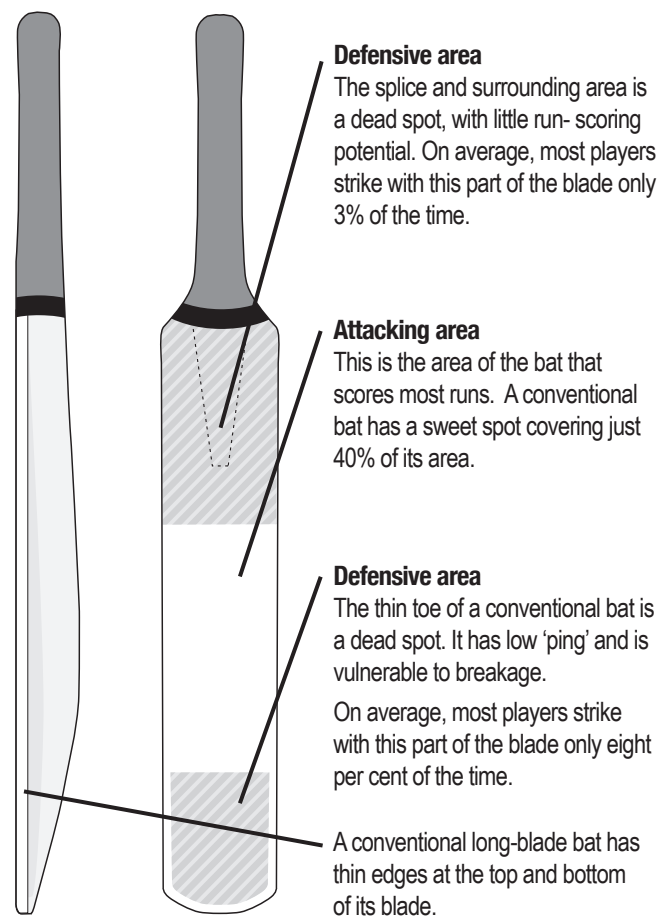

The Mongoose MMi3 – how it works

In Twenty20 cricket, to win you have to attack and score as many runs as possible as quickly as possible. The Mongoose MMi3 is designed expressly to attack the ball. It hits harder than a conventional bat. Its improved manoeuvrability and revolutionary weight distribution sends the ball faster and further.

Conventional bat

Mongoose MMi3

Up to 20% more distance

20% more power