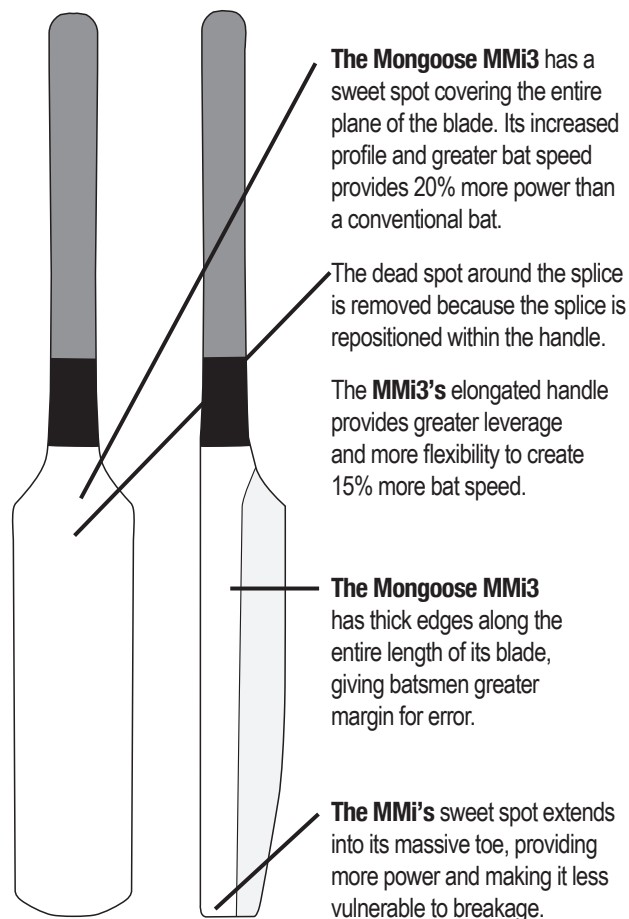

The Mongoose MMi3 – how it works

In Twenty20 cricket, to win you have to attack and score as many runs as possible as quickly as possible. The Mongoose MMi3 is designed expressly to attack the ball. It hits harder than a conventional bat. Its improved manoeuvrability and revolutionary weight distribution sends the ball faster and further.

Conventional bat

Mongoose MMi3

Up to 20% more distance

20% more power