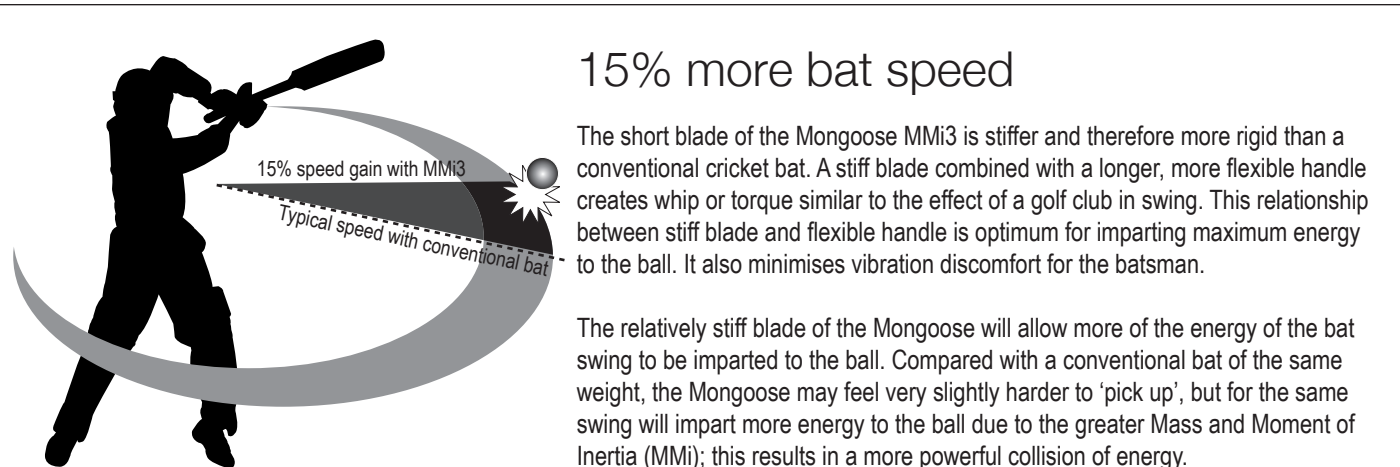

The Mongoose MMi3 – how it works

In Twenty20 cricket, to win you have to attack and score as many runs as possible as quickly as possible. The Mongoose MMi3 is designed expressly to attack the ball. It hits harder than a conventional bat. Its improved manoeuvrability and revolutionary weight distribution sends the ball faster and further.

Conventional bat

Mongoose MMi3

Up to 20% more distance

20% more power