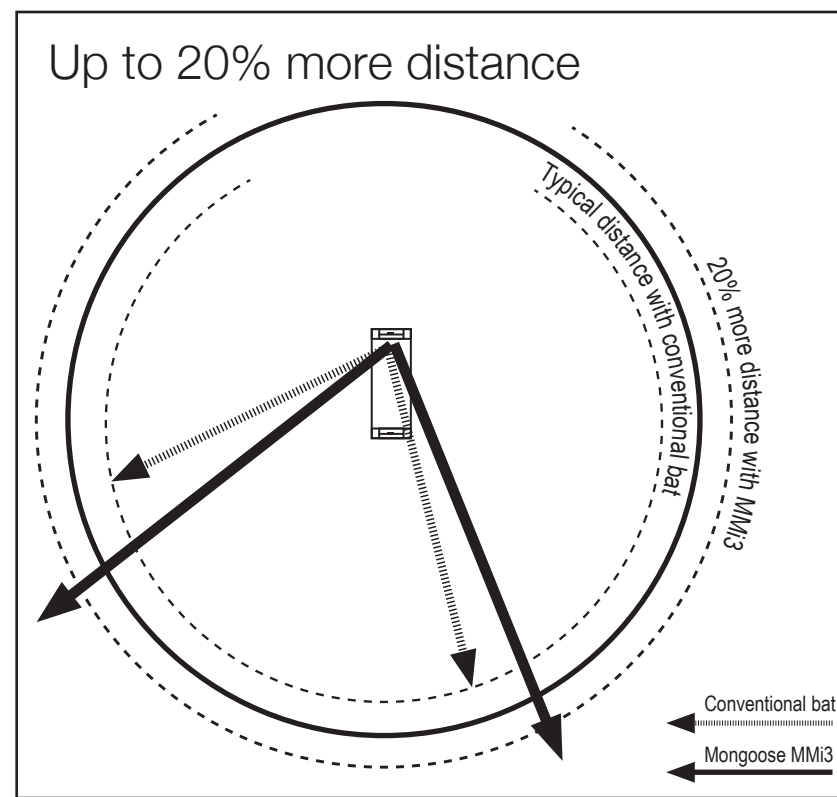

The Mongoose MMi3 – how it works

In Twenty20 cricket, to win you have to attack and score as many runs as possible as quickly as possible. The Mongoose MMi3 is designed expressly to attack the ball. It hits harder than a conventional bat. Its improved manoeuvrability and revolutionary weight distribution sends the ball faster and further.

Conventional bat

Mongoose MMi3

Up to 20% more distance

20% more power